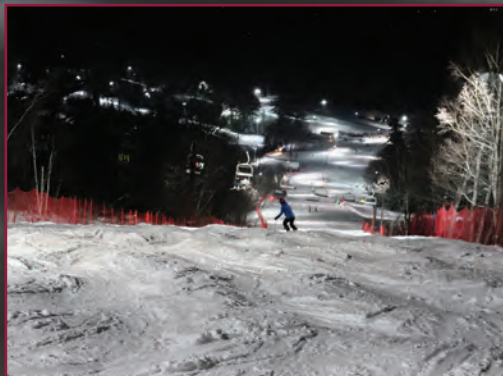

Gunstock

MOUNTAIN RESORT

ADULT RACE LEAGUE **SPONSORSHIP OPPORTUNITIES**

gunstock.com/on-snow/racing/adult-race-league

GILFORD NH | [GUNSTOCK.COM](https://gunstock.com) | @GUNSTOCKMTN | 603.737.4322