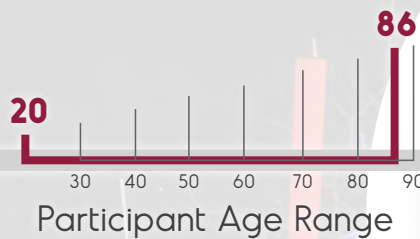

ADULT RACE LEAGUE

ABOUT | ANALYTICS

OUR ADULT RACE LEAGUE takes place over 8 weeks on Wednesday and Thursday evenings beginning in January. **Each night we have about 100 - 150 racers.**

- Open to all skill levels, skiers and snowboarders, 18+
- Our ARL participants are competitive with the common goal of fun and safety

In addition to our Adult Race League, **the bibs are also used for other Winter events scheduled this year.** With participants ranging from 6 - 86 years old, the same bibs will **generate additional views**

RECAP OF OUR 2022 ARL PROGRAM

275 participants = 2200 unique impressions from participants

Participants come from:

New Hampshire: Alstead | Alton | Atkinson | Auburn | Barnstead | Barrington | Bedford | Belmont | Boscawen
Bristol | Campton | Candia | Center Harbor | Concord | Derry | Dover | Dunbarton | Durham | Effingham | Epping
Franklin | Gilford | Gilmanton | Hebron | Holderness | Hookset | Hopkinton | Kensington | Laconia
Litchfield | Madbury | Manchester | Meredith | Merrimack | Moultonborough | New Durham
New Hampton | Newmarket | North Hampton | Northfield | Nottingham | Portsmouth
Rindge | Rochester | Rollinsford | Rye | Salem | Sanbornton | Somersworth
Stratham | Tilton | Wolfeboro

New Jersey: Hoboken

Maine: Kennebunk | Kittery | North Berwick | York

Massachusetts: Newburyport

74 Female 201 Male