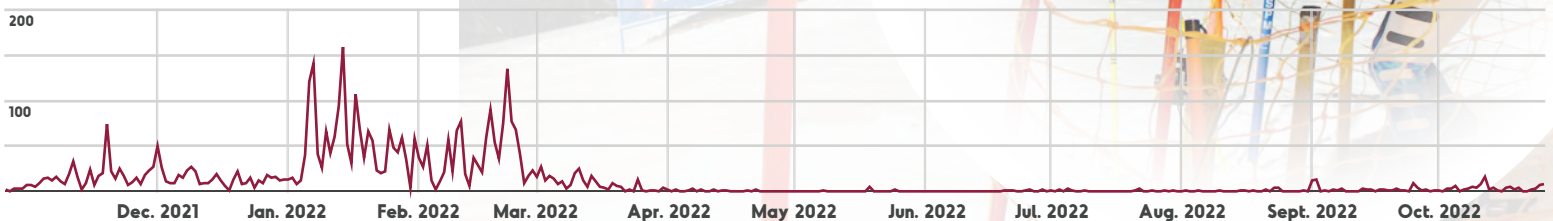

Pageviews: 4,749 | Unique Pageviews: 3,103