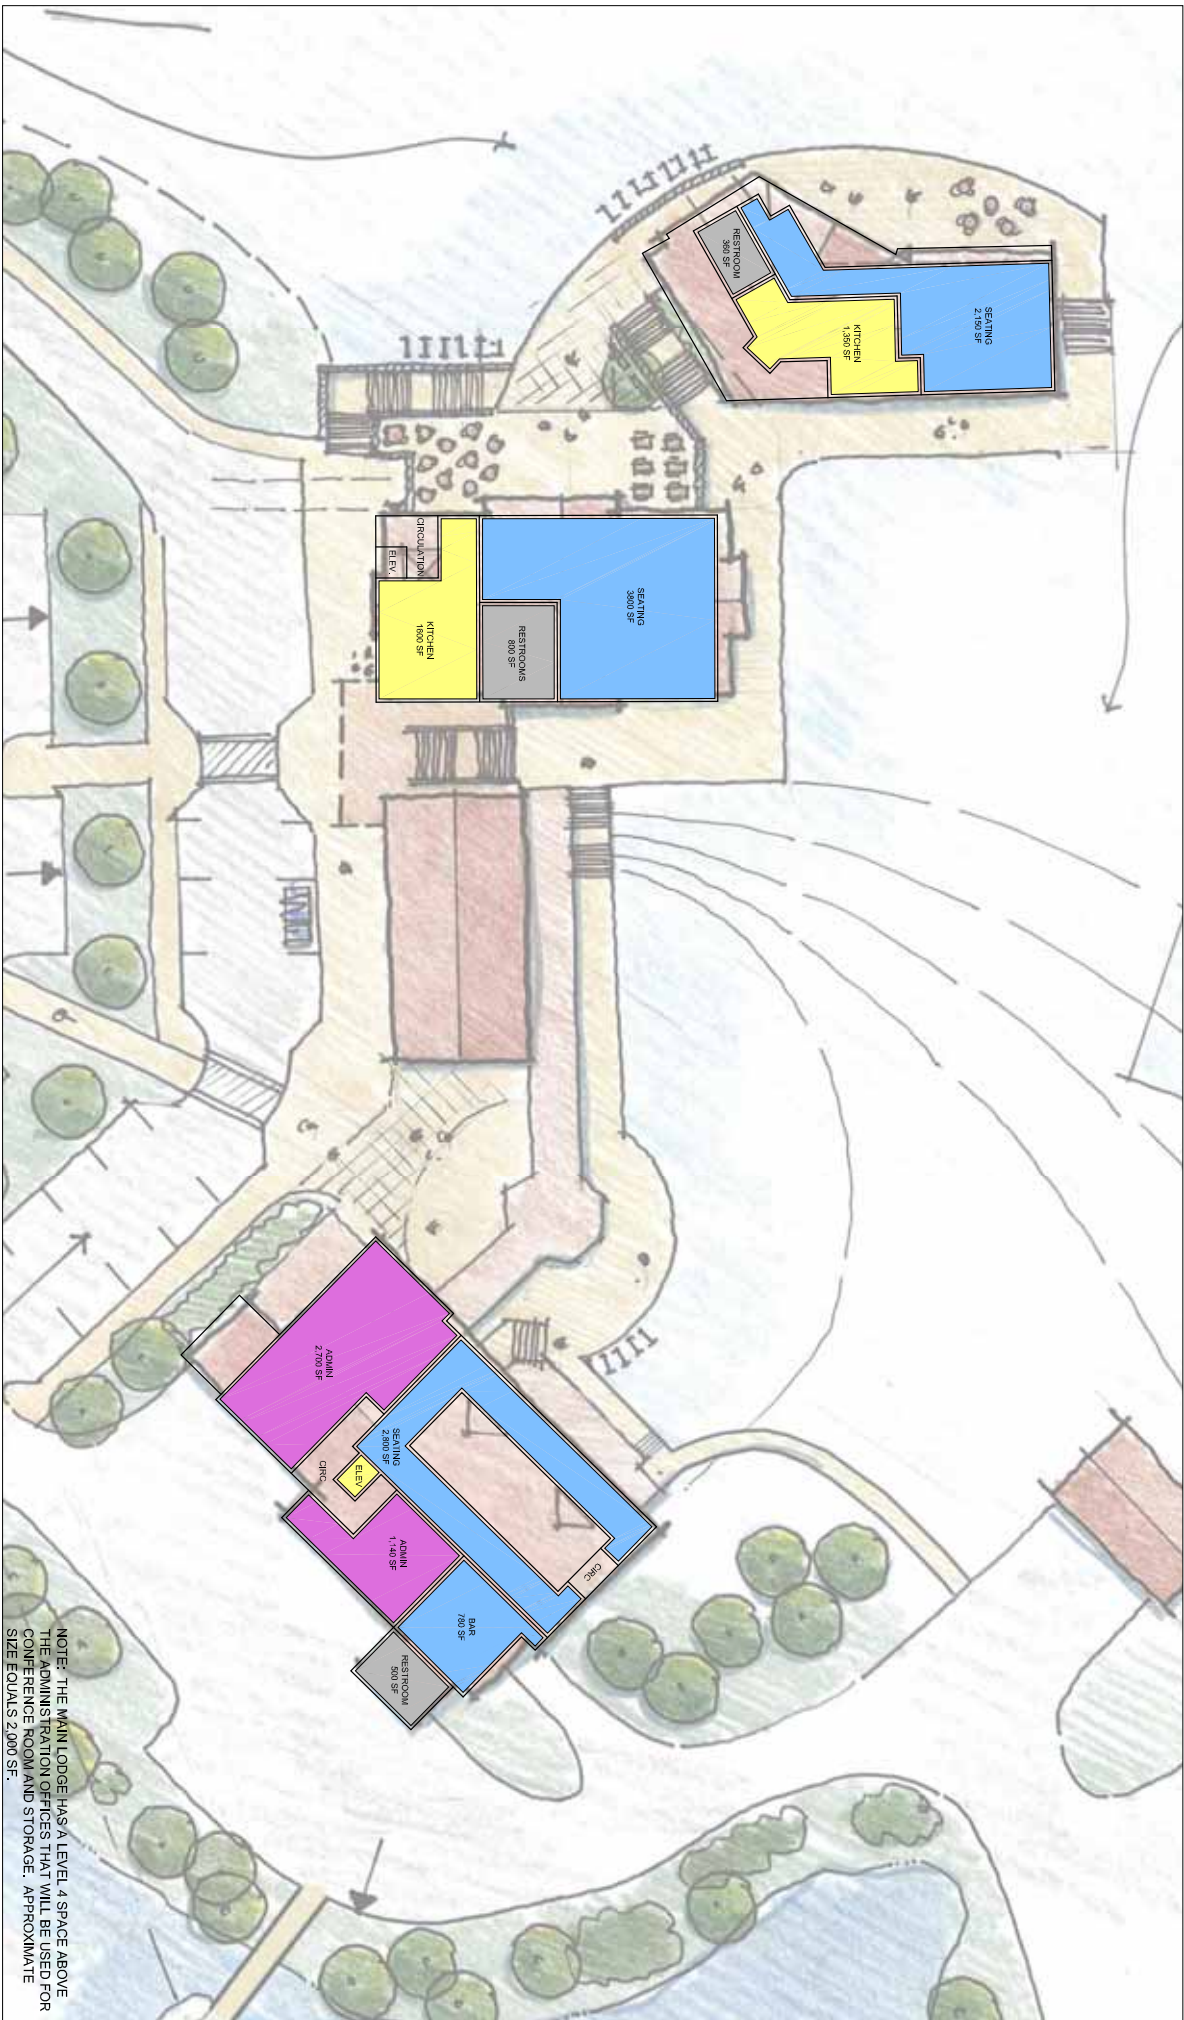

GUNSTOCK MOUNTAIN RESORT MASTER PLAN

SCENARIO A: GUEST SERVICES_LEVEL 1

December 30, 2010

GUNSTOCK MOUNTAIN RESORT

MASTER PLAN

SCENARIO A: GUEST SERVICES LEVEL 2

NOTE: THE MAIN LODGE HAS A LEVEL 4 SPACE ABOVE THE ADMINISTRATION OFFICES THAT WILL BE USED FOR CONFERENCE ROOM AND STORAGE. APPROXIMATE SIZE EQUALS 2,000 SF.

December 30, 2010

GUNSTOCK MOUNTAIN RESORT

MASTER PLAN

SCENARIO A: GUEST SERVICES LEVEL 3

December 30, 2010

GUNSTOCK MOUNTAIN RESORT

MASTER PLAN

SCENARIO B: GUEST SERVICES LEVEL 0

**B
0**

December 30, 2010

GUNSTOCK MOUNTAIN RESORT

MASTER PLAN

SCENARIO B: GUEST SERVICES LEVEL 2

December 30, 2010

GUNSTOCK MOUNTAIN RESORT

MASTER PLAN

MASTER PLAN

SCENARIO C: GUEST SERVICES LEVEL 1

December 30, 2010

GUNSTOCK MOUNTAIN RESORT

MASTER PLAN

SCENARIO C: GUEST SERVICES LEVEL 2

NOTE: THE MAIN LODGE HAS A LEVEL 4 SPACE ABOVE THE ADMINISTRATION OFFICES THAT WILL BE USED FOR CONFERENCE ROOM AND STORAGE. APPROXIMATE SIZE EQUALS 2,000 SF.