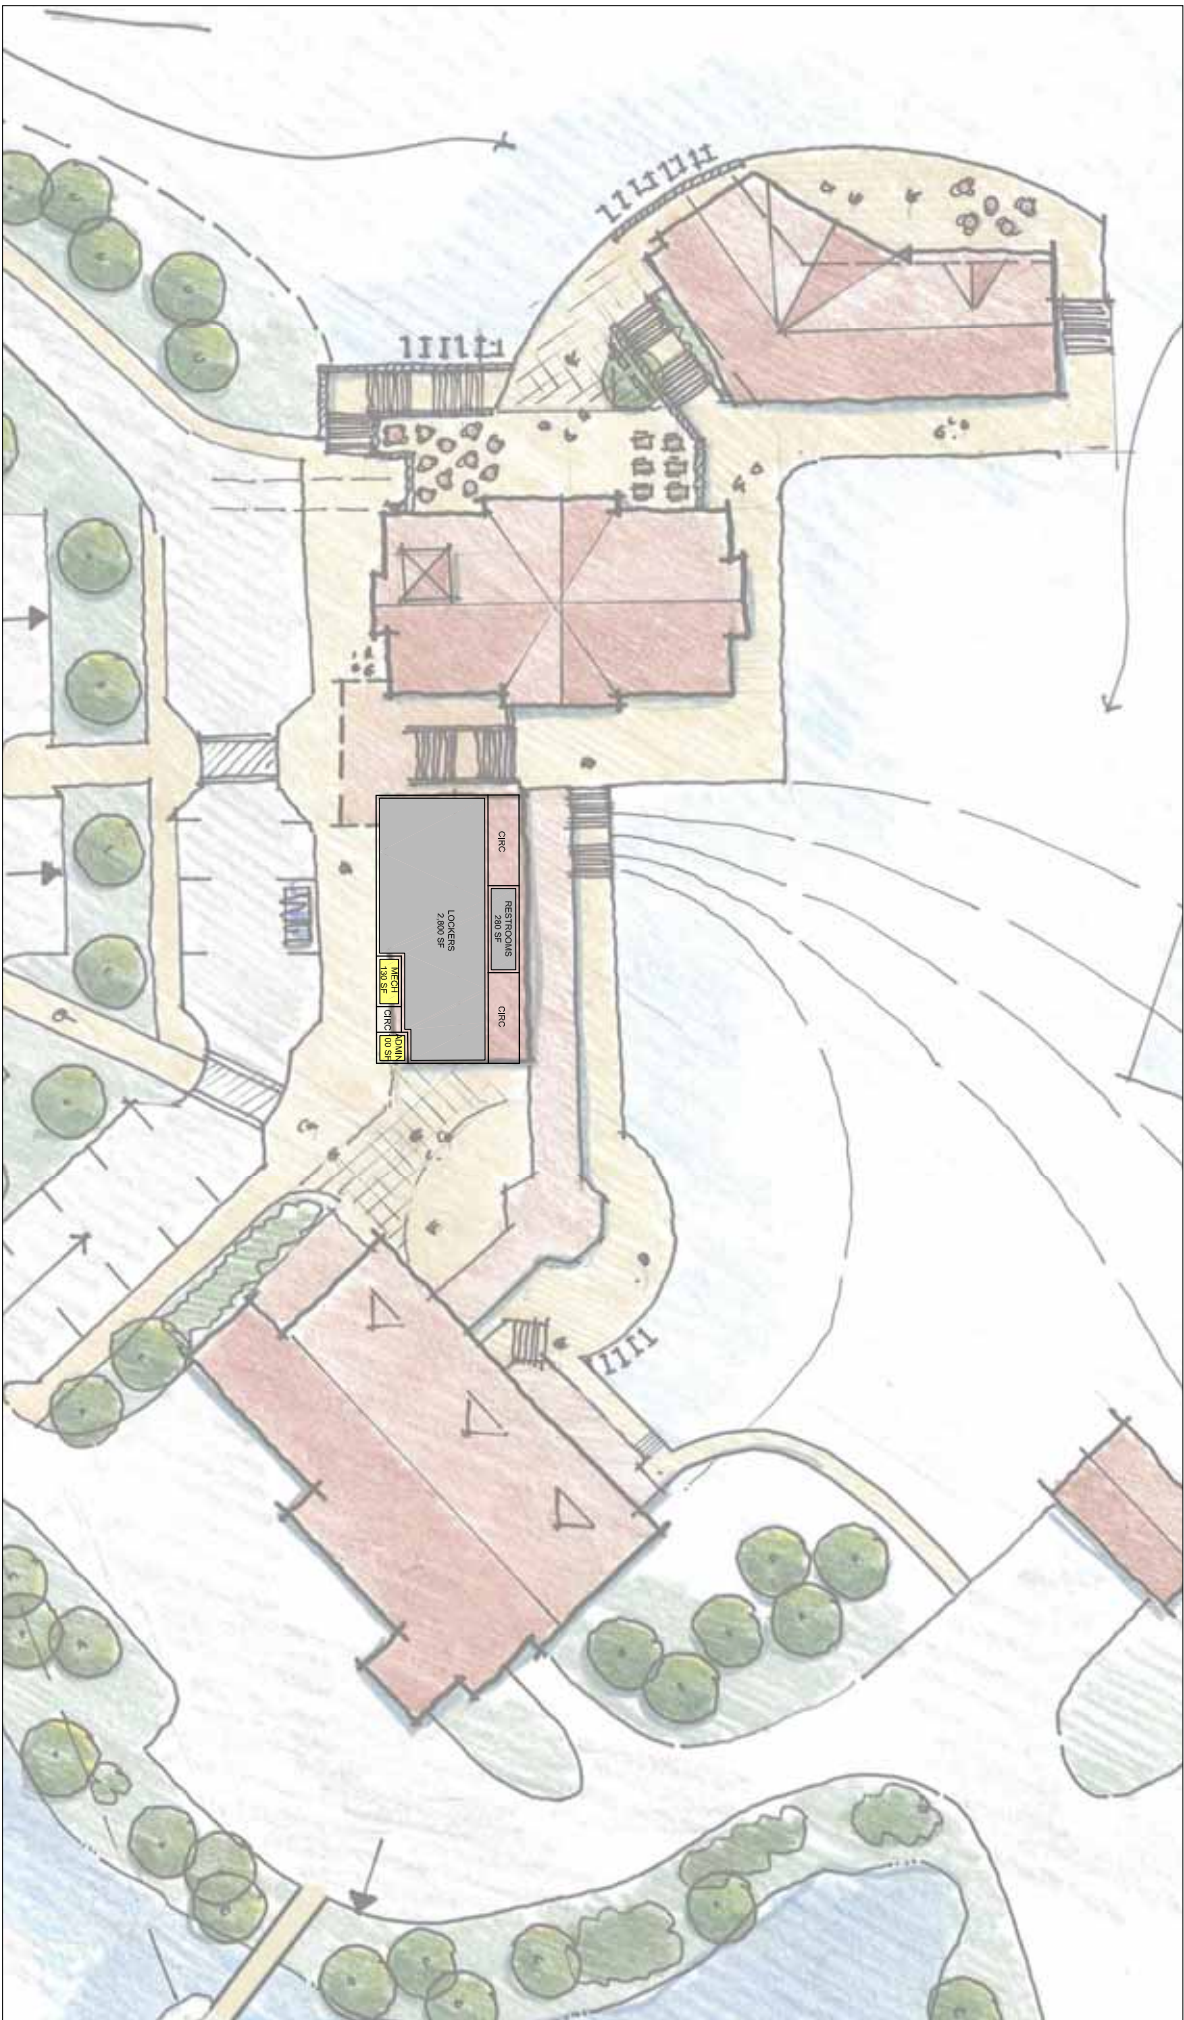

GUNSTOCK MOUNTAIN RESORT MASTER PLAN

SCENARIO A: GUEST SERVICES_LEVEL 1

December 30, 2010

GUNSTOCK MOUNTAIN RESORT

MASTER PLAN

SCENARIO A: GUEST SERVICES LEVEL 2

NOTE: THE MAIN LODGE HAS A LEVEL 4 SPACE ABOVE THE ADMINISTRATION OFFICES THAT WILL BE USED FOR CONFERENCE ROOM AND STORAGE. APPROXIMATE SIZE EQUALS 2,000 SF.

**B
0**

December 30, 2010

GUNSTOCK MOUNTAIN RESORT

MASTER PLAN

SCENARIO B: GUEST SERVICES LEVEL 2

December 30, 2010

GUNSTOCK MOUNTAIN RESORT

MASTER PLAN

SCENARIO B: GUEST SERVICES LEVEL 3

B 3

GUNSTOCK MOUNTAIN RESORT

MASTER PLAN

SCENARIO C: GUEST SERVICES LEVEL 0

December 30, 2010

December 30, 2010

GUNSTOCK MOUNTAIN RESORT

MASTER PLAN

SCENARIO C: GUEST SERVICES LEVEL 1

December 30, 2010

GUNSTOCK MOUNTAIN RESORT

MASTER PLAN

SCENARIO C: GUEST SERVICES LEVEL 2

NOTE: THE MAIN LODGE HAS A LEVEL 4 SPACE ABOVE THE ADMINISTRATION OFFICES THAT WILL BE USED FOR CONFERENCE ROOM AND STORAGE. APPROXIMATE SIZE EQUALS 2,000 SF.