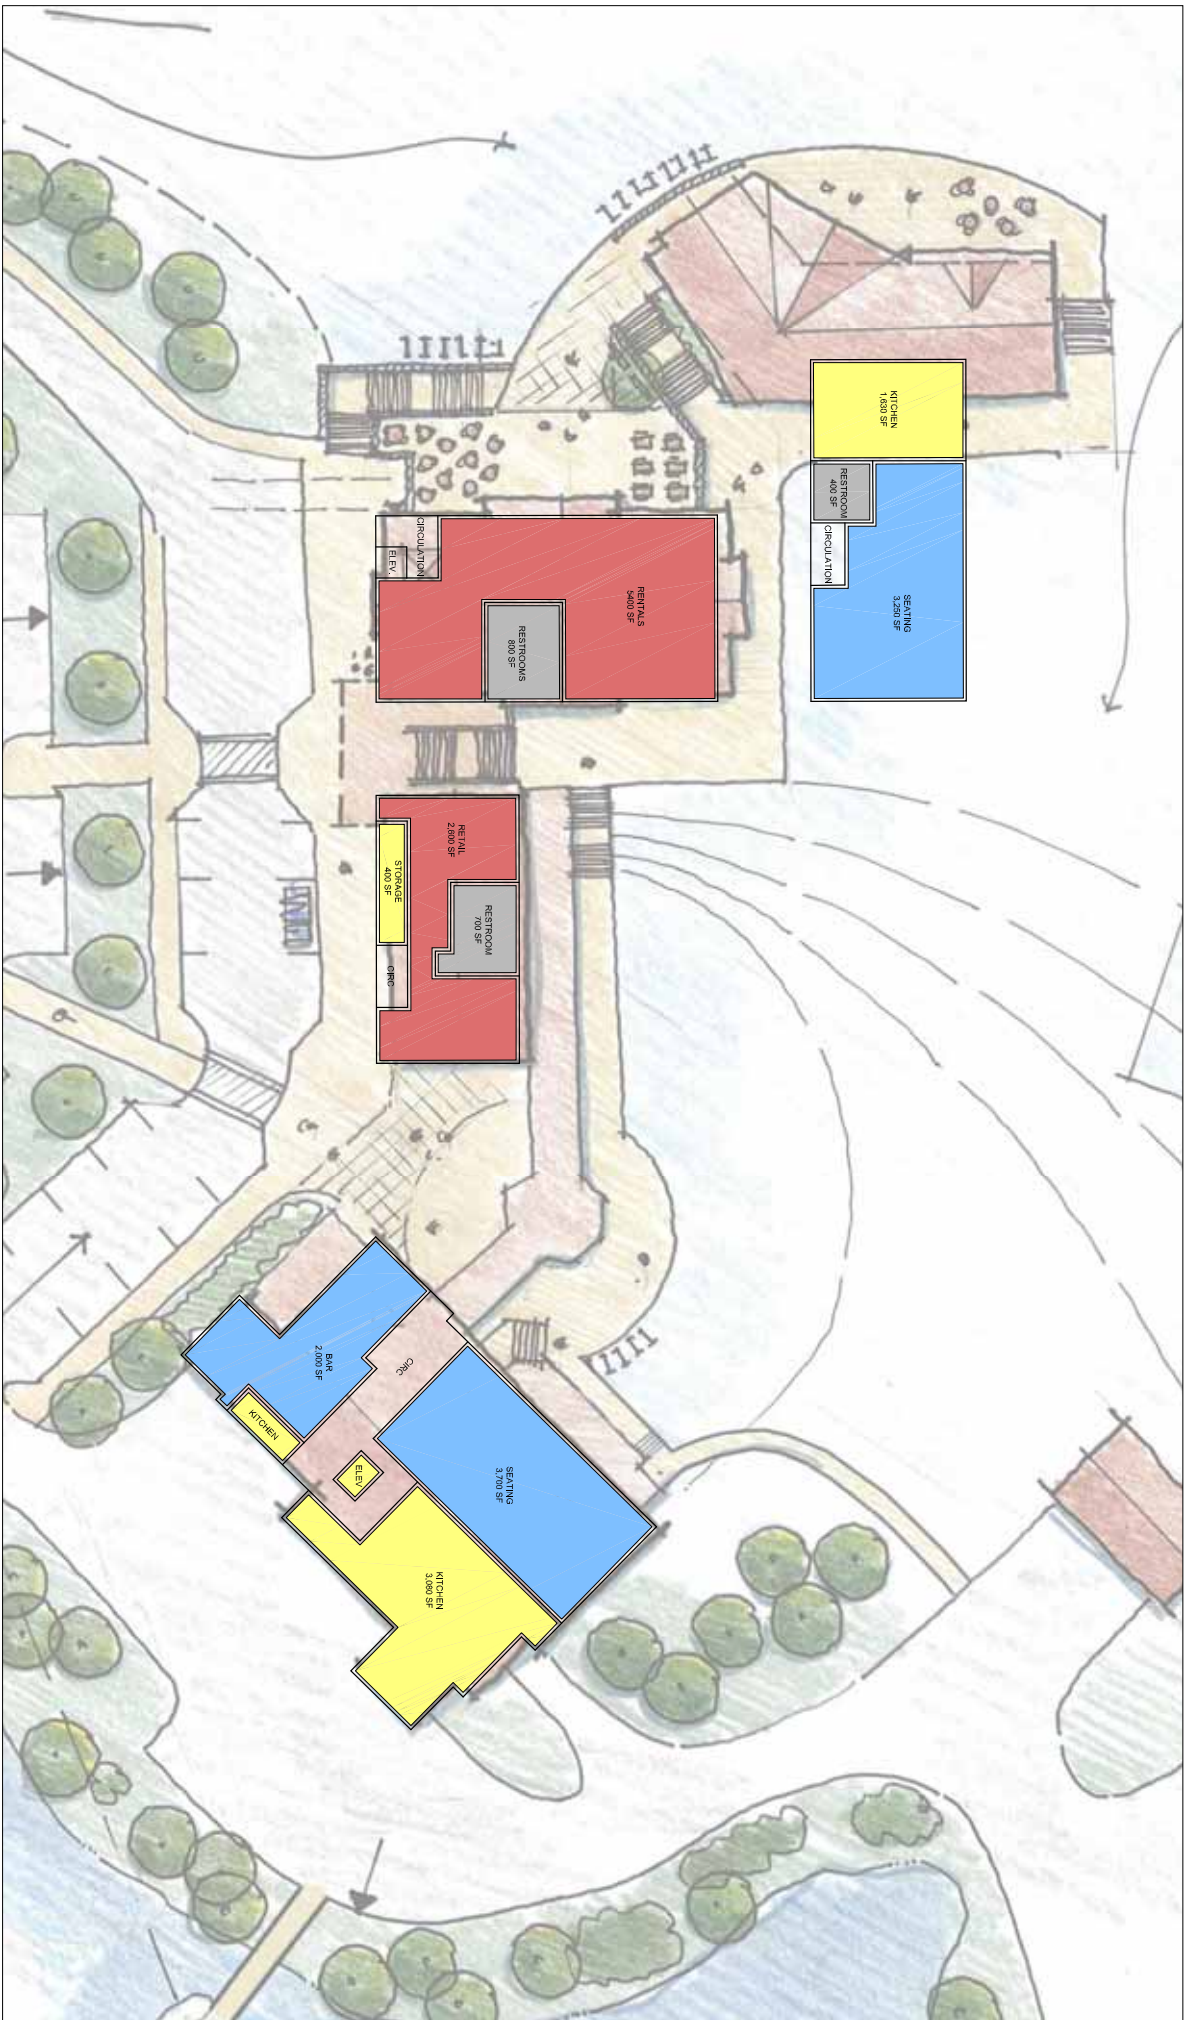

GUNSTOCK MOUNTAIN RESORT MASTER PLAN

SCENARIO A: GUEST SERVICES_LEVEL 1

December 30, 2010

GUNSTOCK MOUNTAIN RESORT

MASTER PLAN

SCENARIO A: GUEST SERVICES LEVEL 2

NOTE: THE MAIN LODGE HAS A LEVEL 4 SPACE ABOVE THE ADMINISTRATION OFFICES THAT WILL BE USED FOR CONFERENCE ROOM AND STORAGE. APPROXIMATE SIZE EQUALS 2,000 SF.

December 30, 2010

GUNSTOCK MOUNTAIN RESORT

MASTER PLAN

SCENARIO A: GUEST SERVICES LEVEL 3

December 30, 2010

GUNSTOCK MOUNTAIN RESORT

MASTER PLAN

SCENARIO B: GUEST SERVICES LEVEL 0

**B
0**

December 30, 2010

GUNSTOCK MOUNTAIN RESORT

MASTER PLAN

SCENARIO B: GUEST SERVICES LEVEL 2

December 30, 2010

GUNSTOCK MOUNTAIN RESORT

MASTER PLAN

MASTER PLAN

SCENARIO C: GUEST SERVICES LEVEL 1

December 30, 2010

GUNSTOCK MOUNTAIN RESORT

MASTER PLAN

SCENARIO C: GUEST SERVICES LEVEL 2

NOTE: THE MAIN LODGE HAS A LEVEL 4 SPACE ABOVE THE ADMINISTRATION OFFICES THAT WILL BE USED FOR CONFERENCE ROOM AND STORAGE. APPROXIMATE SIZE EQUALS 2,000 SF.