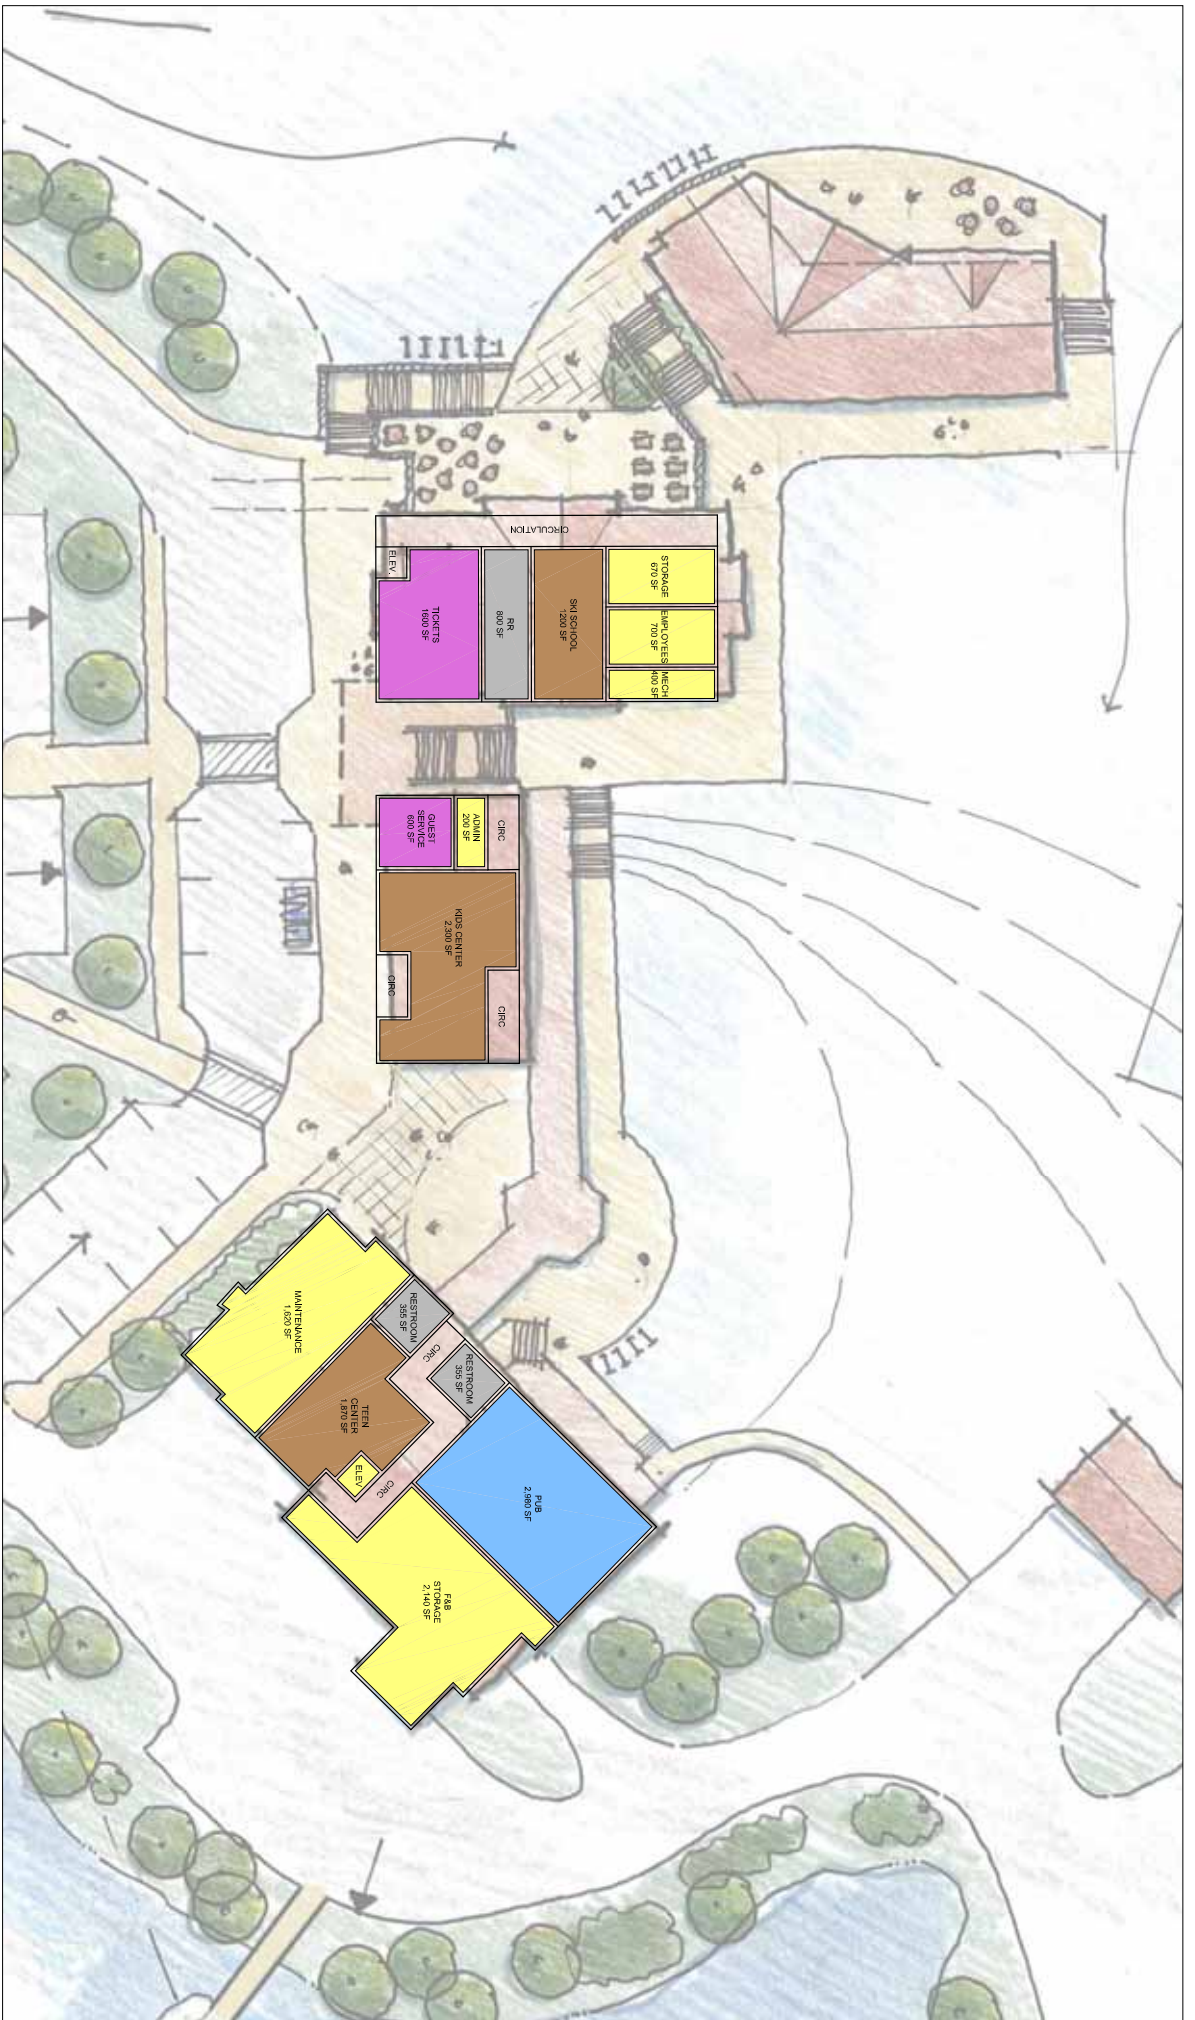

GUNSTOCK MOUNTAIN RESORT MASTER PLAN

SCENARIO A: GUEST SERVICES_LEVEL 1

December 30, 2010

GUNSTOCK MOUNTAIN RESORT

MASTER PLAN

SCENARIO A: GUEST SERVICES LEVEL 2

NOTE: THE MAIN LODGE HAS A LEVEL 4 SPACE ABOVE THE ADMINISTRATION OFFICES THAT WILL BE USED FOR CONFERENCE ROOM AND STORAGE. APPROXIMATE SIZE EQUALS 2,000 SF.

**B
0**

December 30, 2010

GUNSTOCK MOUNTAIN RESORT

MASTER PLAN

SCENARIO B: GUEST SERVICES LEVEL 2

December 30, 2010

GUNSTOCK MOUNTAIN RESORT

MASTER PLAN

SCENARIO B: GUEST SERVICES LEVEL 3

B 3

GUNSTOCK MOUNTAIN RESORT

MASTER PLAN

SCENARIO C: GUEST SERVICES LEVEL 0

December 30, 2010

December 30, 2010

GUNSTOCK MOUNTAIN RESORT

MASTER PLAN

SCENARIO C: GUEST SERVICES LEVEL 1

December 30, 2010

GUNSTOCK MOUNTAIN RESORT

MASTER PLAN

SCENARIO C: GUEST SERVICES LEVEL 2

NOTE: THE MAIN LODGE HAS A LEVEL 4 SPACE ABOVE THE ADMINISTRATION OFFICES THAT WILL BE USED FOR CONFERENCE ROOM AND STORAGE. APPROXIMATE SIZE EQUALS 2,000 SF.