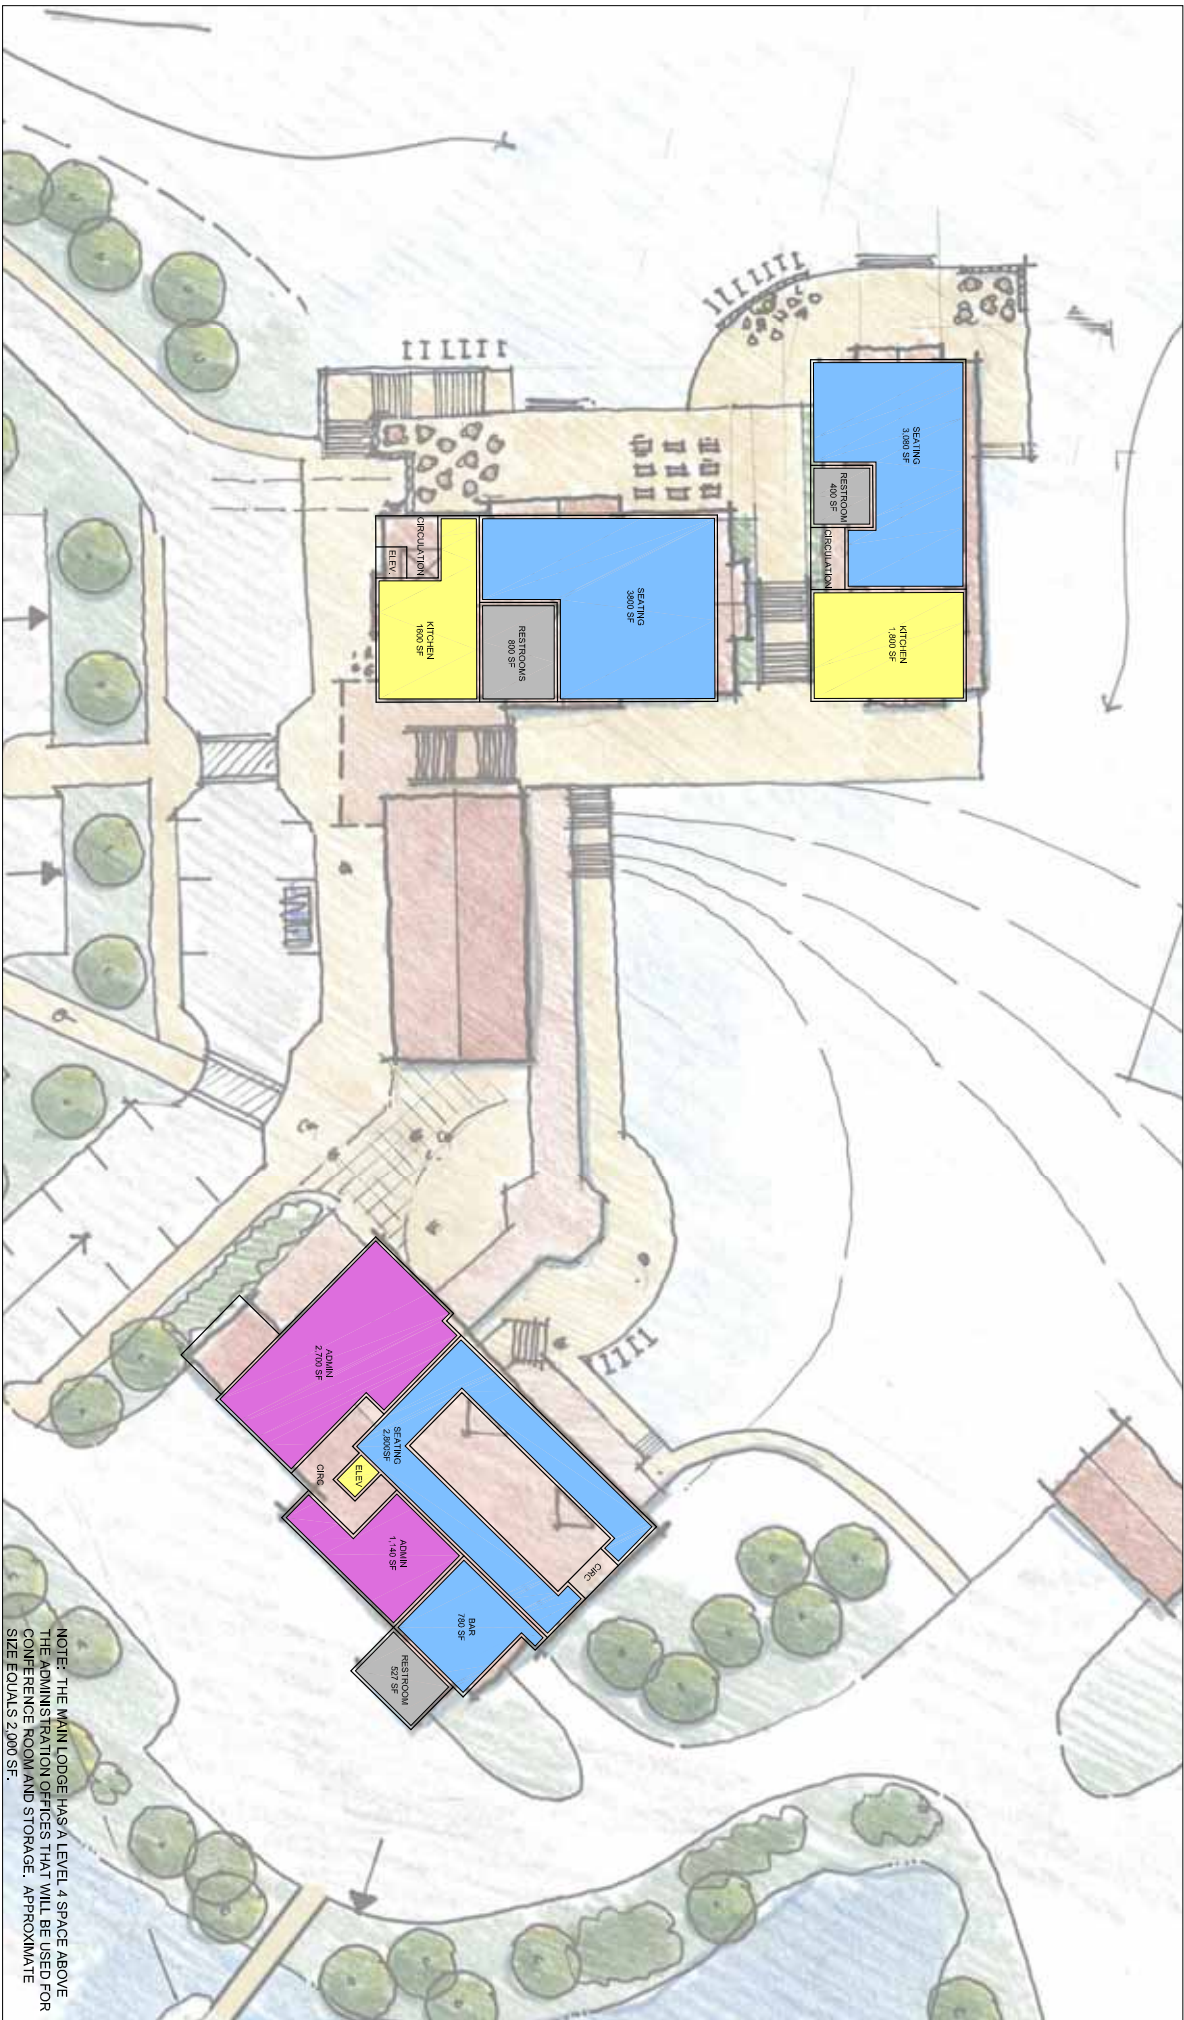

GUNSTOCK MOUNTAIN RESORT MASTER PLAN

SCENARIO A: GUEST SERVICES_LEVEL 1

December 30, 2010

GUNSTOCK MOUNTAIN RESORT

MASTER PLAN

SCENARIO A: GUEST SERVICES LEVEL 2

NOTE: THE MAIN LODGE HAS A LEVEL 4 SPACE ABOVE THE ADMINISTRATION OFFICES THAT WILL BE USED FOR CONFERENCE ROOM AND STORAGE. APPROXIMATE SIZE EQUALS 2,000 SF.

**B
0**

December 30, 2010

GUNSTOCK MOUNTAIN RESORT

MASTER PLAN

SCENARIO B: GUEST SERVICES LEVEL 2

December 30, 2010

GUNSTOCK MOUNTAIN RESORT

MASTER PLAN

SCENARIO B: GUEST SERVICES LEVEL 3

B 3

GUNSTOCK MOUNTAIN RESORT

MASTER PLAN

SCENARIO C: GUEST SERVICES LEVEL 0

December 30, 2010

December 30, 2010

GUNSTOCK MOUNTAIN RESORT

MASTER PLAN

SCENARIO C: GUEST SERVICES LEVEL 1

December 30, 2010

GUNSTOCK MOUNTAIN RESORT

MASTER PLAN

SCENARIO C: GUEST SERVICES LEVEL 2

NOTE: THE MAIN LODGE HAS A LEVEL 4 SPACE ABOVE THE ADMINISTRATION OFFICES THAT WILL BE USED FOR CONFERENCE ROOM AND STORAGE. APPROXIMATE SIZE EQUALS 2,000 SF.