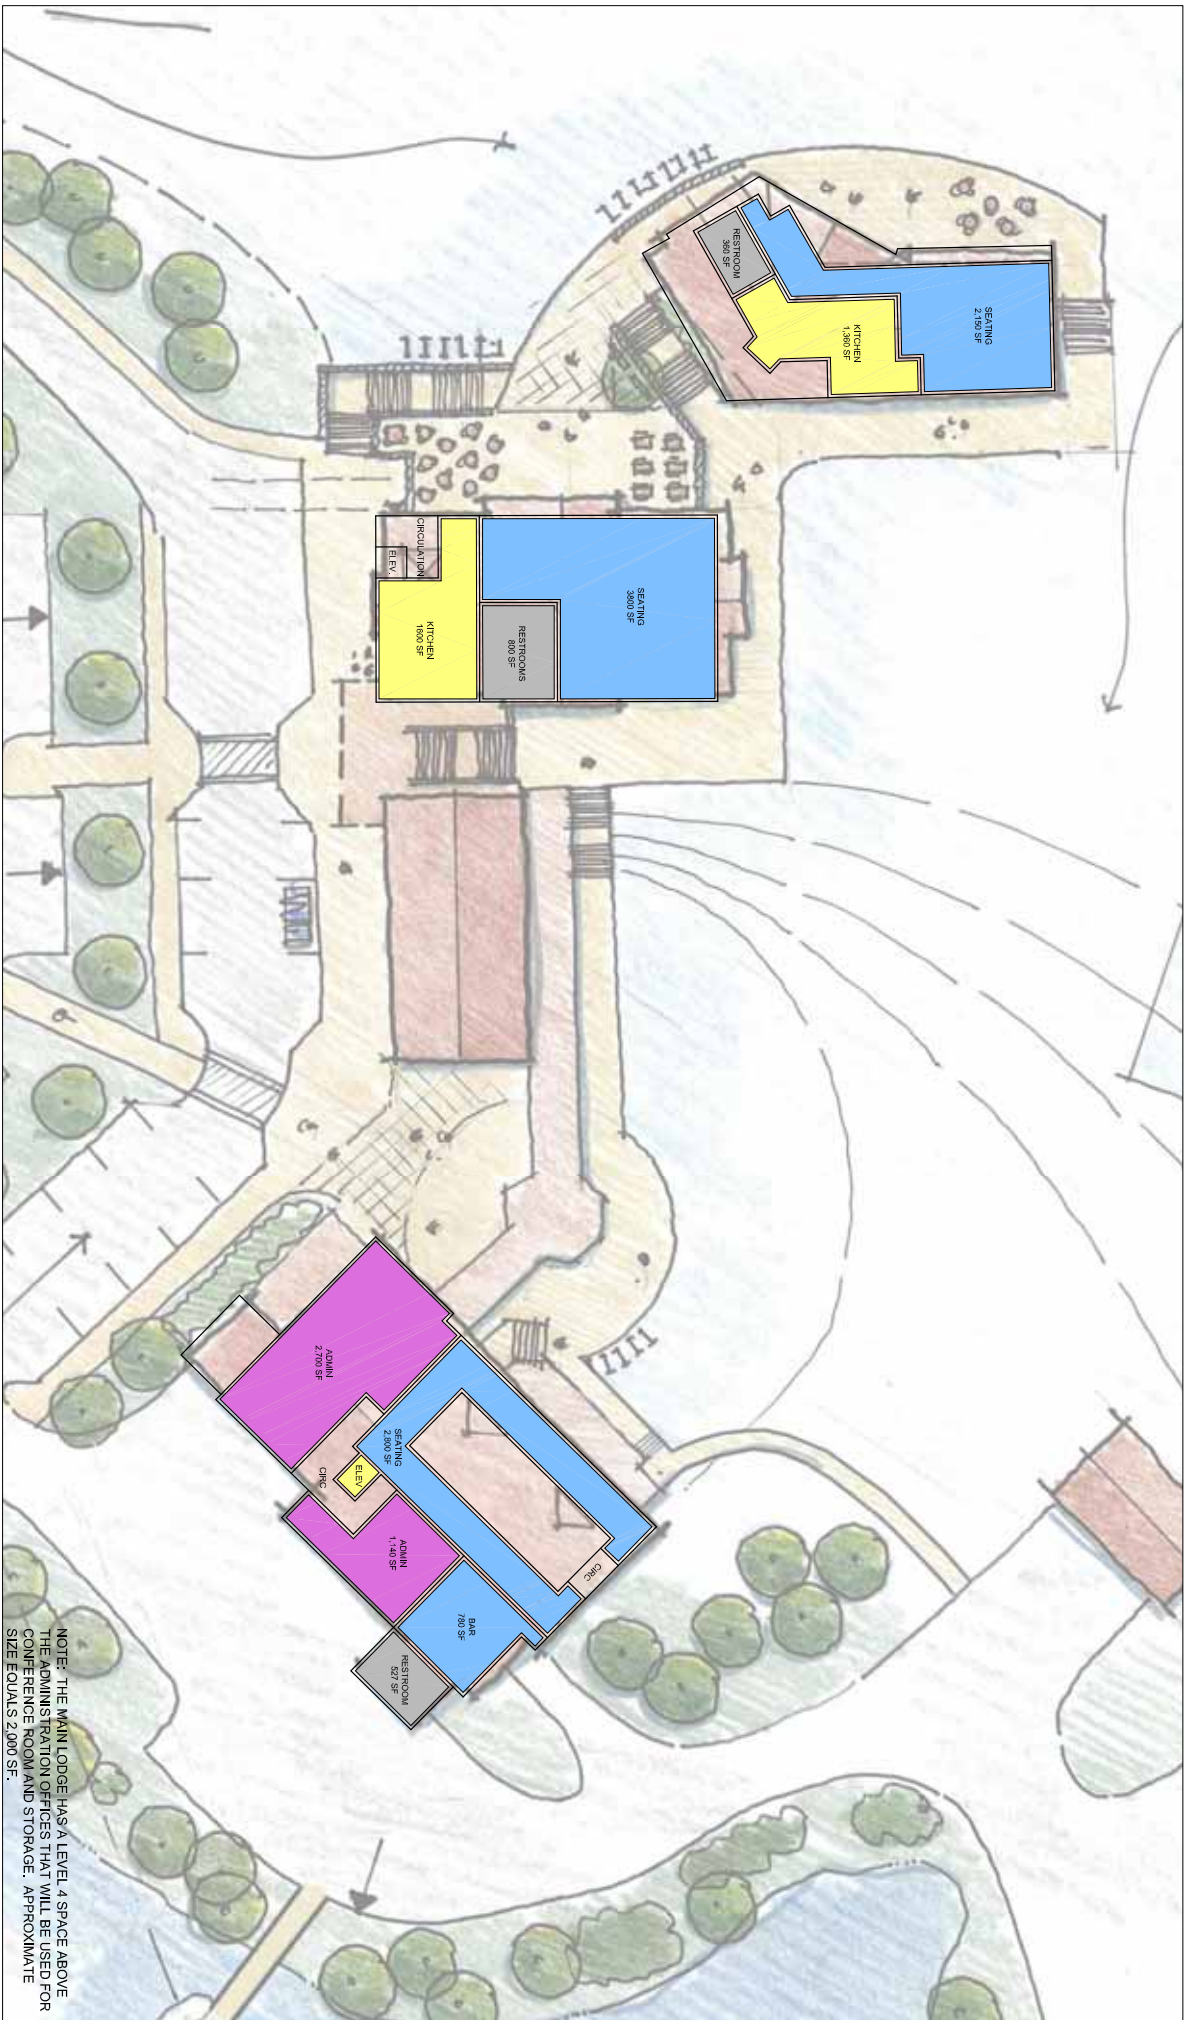

GUNSTOCK MOUNTAIN RESORT MASTER PLAN

SCENARIO A: GUEST SERVICES_LEVEL 1

December 30, 2010

GUNSTOCK MOUNTAIN RESORT

MASTER PLAN

SCENARIO A: GUEST SERVICES LEVEL 2

NOTE: THE MAIN LODGE HAS A LEVEL 4 SPACE ABOVE THE ADMINISTRATION OFFICES THAT WILL BE USED FOR CONFERENCE ROOM AND STORAGE. APPROXIMATE SIZE EQUALS 2,000 SF.

MASTER PLAN

SCENARIO C: GUEST SERVICES LEVEL 1

December 30, 2010

GUNSTOCK MOUNTAIN RESORT

MASTER PLAN

SCENARIO C: GUEST SERVICES LEVEL 2

NOTE: THE MAIN LODGE HAS A LEVEL 4 SPACE ABOVE THE ADMINISTRATION OFFICES THAT WILL BE USED FOR CONFERENCE ROOM AND STORAGE. APPROXIMATE SIZE EQUALS 2,000 SF.

December 30, 2010

GUNSTOCK MOUNTAIN RESORT MASTER PLAN

SCENARIO C: GUEST SERVICES LEVEL 3

- MOUNTAIN**
- SPRING RIDING
 - SNOW TUBING
 - SKIING
 - MOUNTAIN BIKING
 - TRAIL RUNNING
 - HORSEBACK RIDING
 - GUIDED ATV
 - SHOW SHOEING
 - BACK COUNTRY TOURS
 - ZIP TOUR
 - MOUNTAIN COASTER

GUNSTOCK MOUNTAIN RESORT MASTER PLAN
OVERALL MULTI-SEASON RECREATION PLAN

December 30, 2010

0 250' 500' 1000'
 Graphical Scale

1

GUNSTOCK MOUNTAIN RESORT

MASTER PLAN

BASE AREA MULTI-SEASON RECREATION PLAN
SPRING / SUMMER / FALL