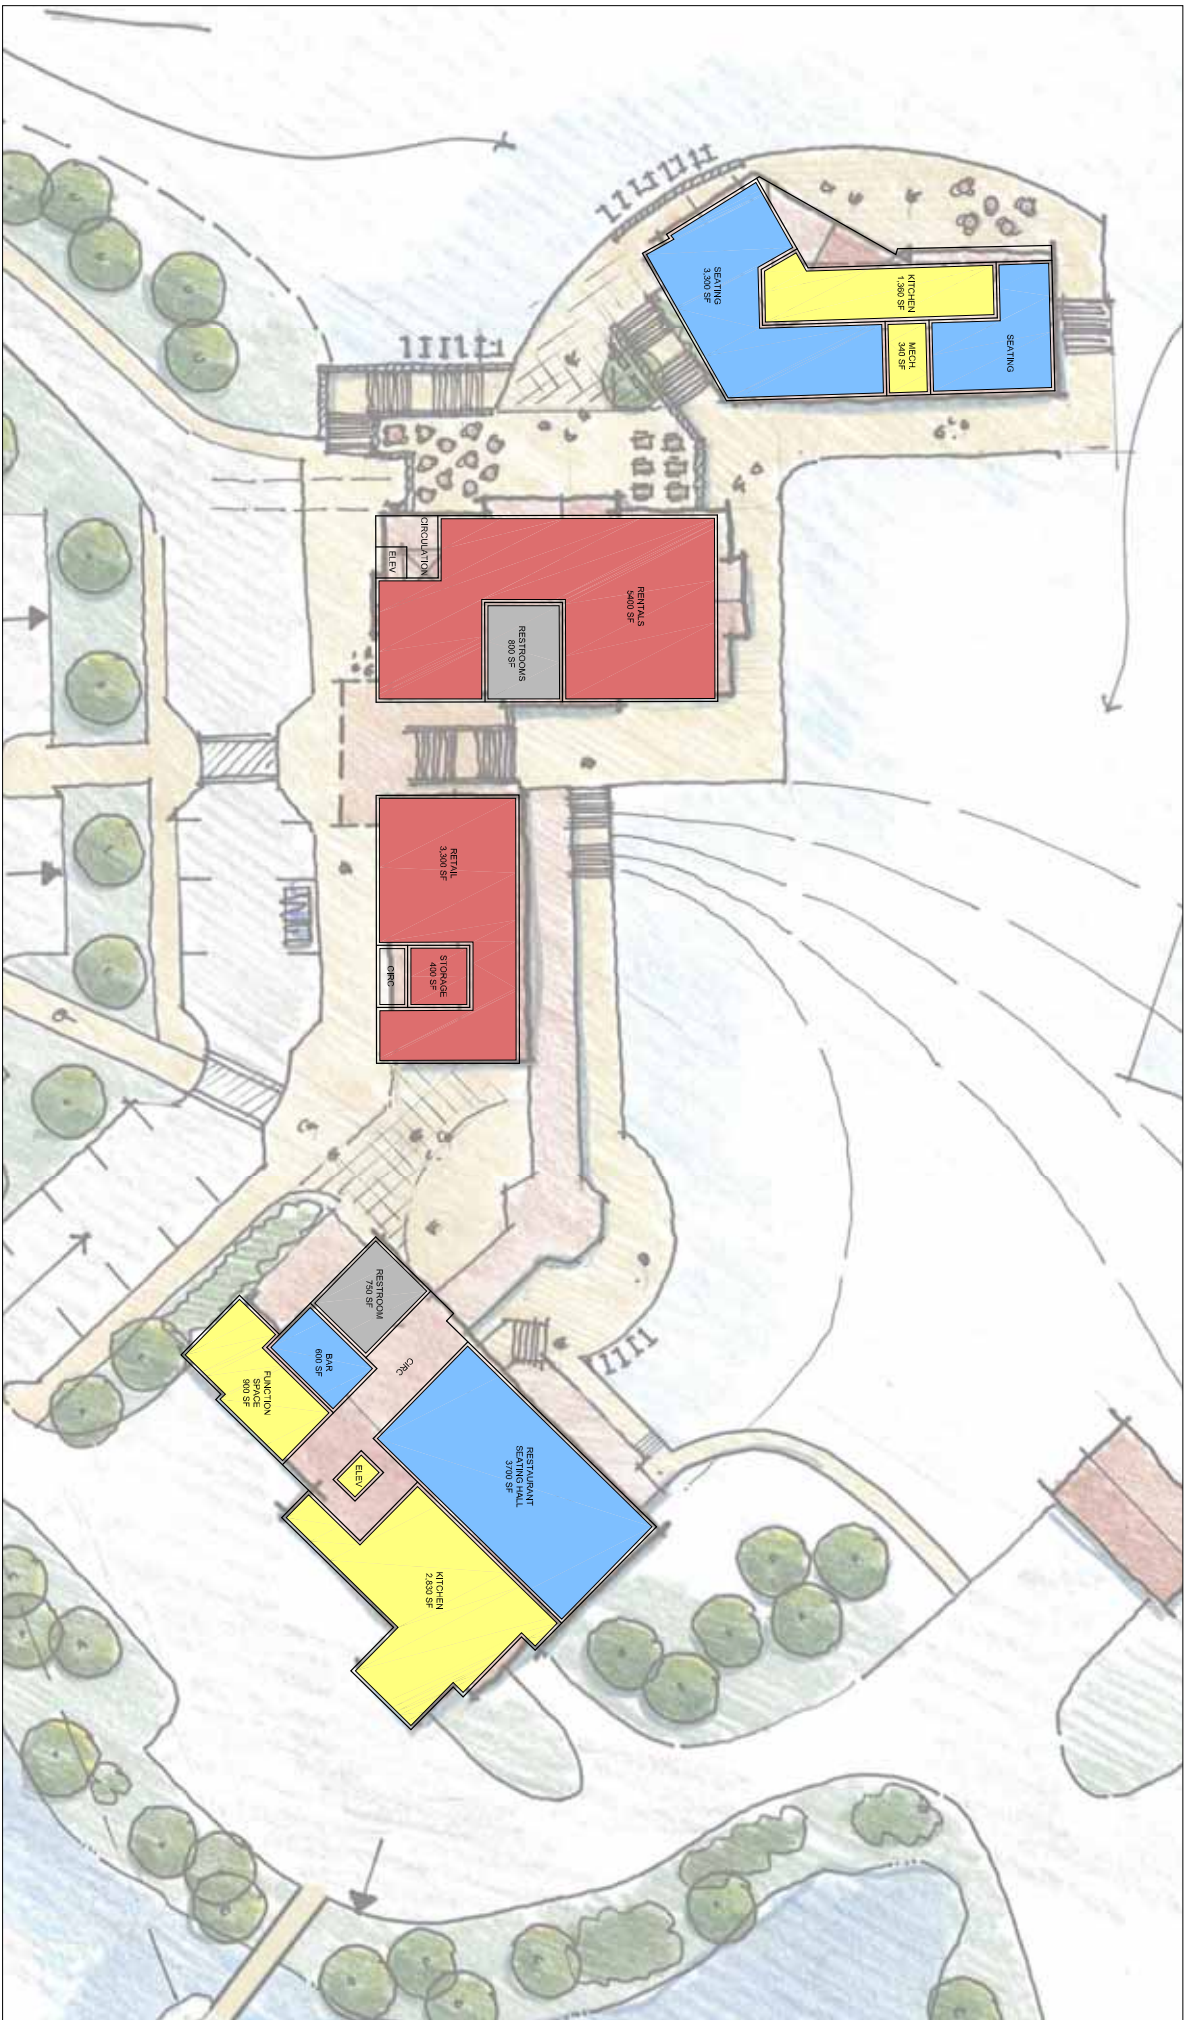

GUNSTOCK MOUNTAIN RESORT MASTER PLAN

SCENARIO A: GUEST SERVICES_LEVEL 1

December 30, 2010

GUNSTOCK MOUNTAIN RESORT

MASTER PLAN

SCENARIO A: GUEST SERVICES LEVEL 2

NOTE: THE MAIN LODGE HAS A LEVEL 4 SPACE ABOVE THE ADMINISTRATION OFFICES THAT WILL BE USED FOR CONFERENCE ROOM AND STORAGE. APPROXIMATE SIZE EQUALS 2,000 SF.

**B
0**

December 30, 2010

GUNSTOCK MOUNTAIN RESORT

MASTER PLAN

SCENARIO B: GUEST SERVICES LEVEL 2

December 30, 2010

GUNSTOCK MOUNTAIN RESORT

MASTER PLAN

SCENARIO B: GUEST SERVICES LEVEL 3

B 3

GUNSTOCK MOUNTAIN RESORT

MASTER PLAN

SCENARIO C: GUEST SERVICES LEVEL 0

December 30, 2010

December 30, 2010

GUNSTOCK MOUNTAIN RESORT

MASTER PLAN

SCENARIO C: GUEST SERVICES LEVEL 1

December 30, 2010

GUNSTOCK MOUNTAIN RESORT

MASTER PLAN

SCENARIO C: GUEST SERVICES LEVEL 2

NOTE: THE MAIN LODGE HAS A LEVEL 4 SPACE ABOVE THE ADMINISTRATION OFFICES THAT WILL BE USED FOR CONFERENCE ROOM AND STORAGE. APPROXIMATE SIZE EQUALS 2,000 SF.