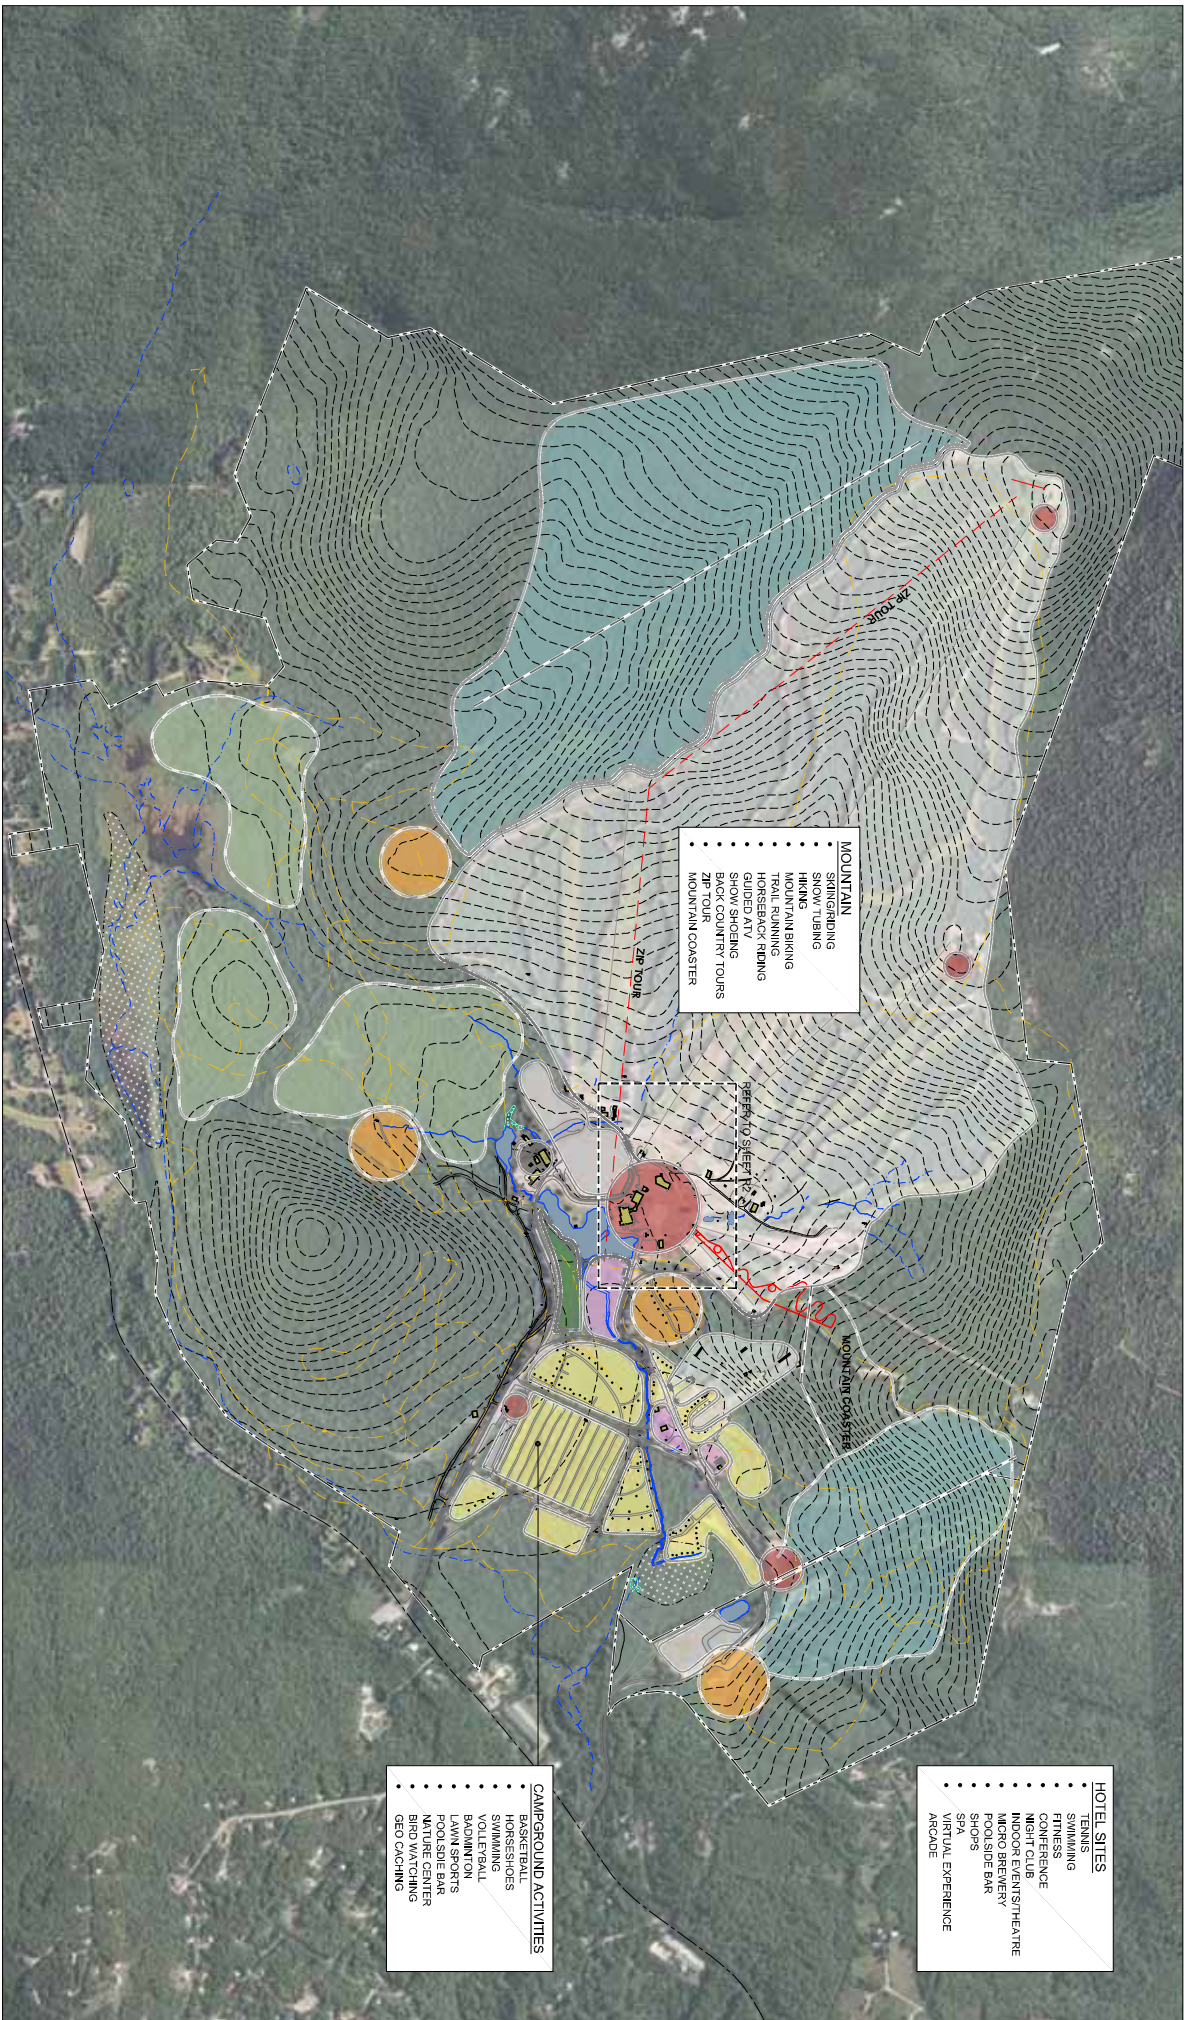

GUNSTOCK MOUNTAIN RESORT MASTER PLAN

SCENARIO A: GUEST SERVICES_LEVEL 1

December 30, 2010

GUNSTOCK MOUNTAIN RESORT

MASTER PLAN

SCENARIO A: GUEST SERVICES LEVEL 2

NOTE: THE MAIN LODGE HAS A LEVEL 4 SPACE ABOVE THE ADMINISTRATION OFFICES THAT WILL BE USED FOR CONFERENCE ROOM AND STORAGE. APPROXIMATE SIZE EQUALS 2,000 SF.

MASTER PLAN

SCENARIO C: GUEST SERVICES LEVEL 1

December 30, 2010

GUNSTOCK MOUNTAIN RESORT

MASTER PLAN

SCENARIO C: GUEST SERVICES LEVEL 2

NOTE: THE MAIN LODGE HAS A LEVEL 4 SPACE ABOVE THE ADMINISTRATION OFFICES THAT WILL BE USED FOR CONFERENCE ROOM AND STORAGE. APPROXIMATE SIZE EQUALS 2,000 SF.

December 30, 2010

GUNSTOCK MOUNTAIN RESORT MASTER PLAN

SCENARIO C: GUEST SERVICES LEVEL 3

- MOUNTAIN**
- SPRING RIDING
 - SNOW TUBING
 - SKIING
 - MOUNTAIN BIKING
 - TRAIL RUNNING
 - HORSEBACK RIDING
 - GUIDED ATV
 - SHOW SHOEING
 - BACK COUNTRY TOURS
 - ZIP TOUR
 - MOUNTAIN COASTER

GUNSTOCK MOUNTAIN RESORT MASTER PLAN
OVERALL MULTI-SEASON RECREATION PLAN

December 30, 2010

0 250' 500' 1000'
 Graphical Scale

1

GUNSTOCK MOUNTAIN RESORT

MASTER PLAN

BASE AREA MULTI-SEASON RECREATION PLAN
SPRING / SUMMER / FALL