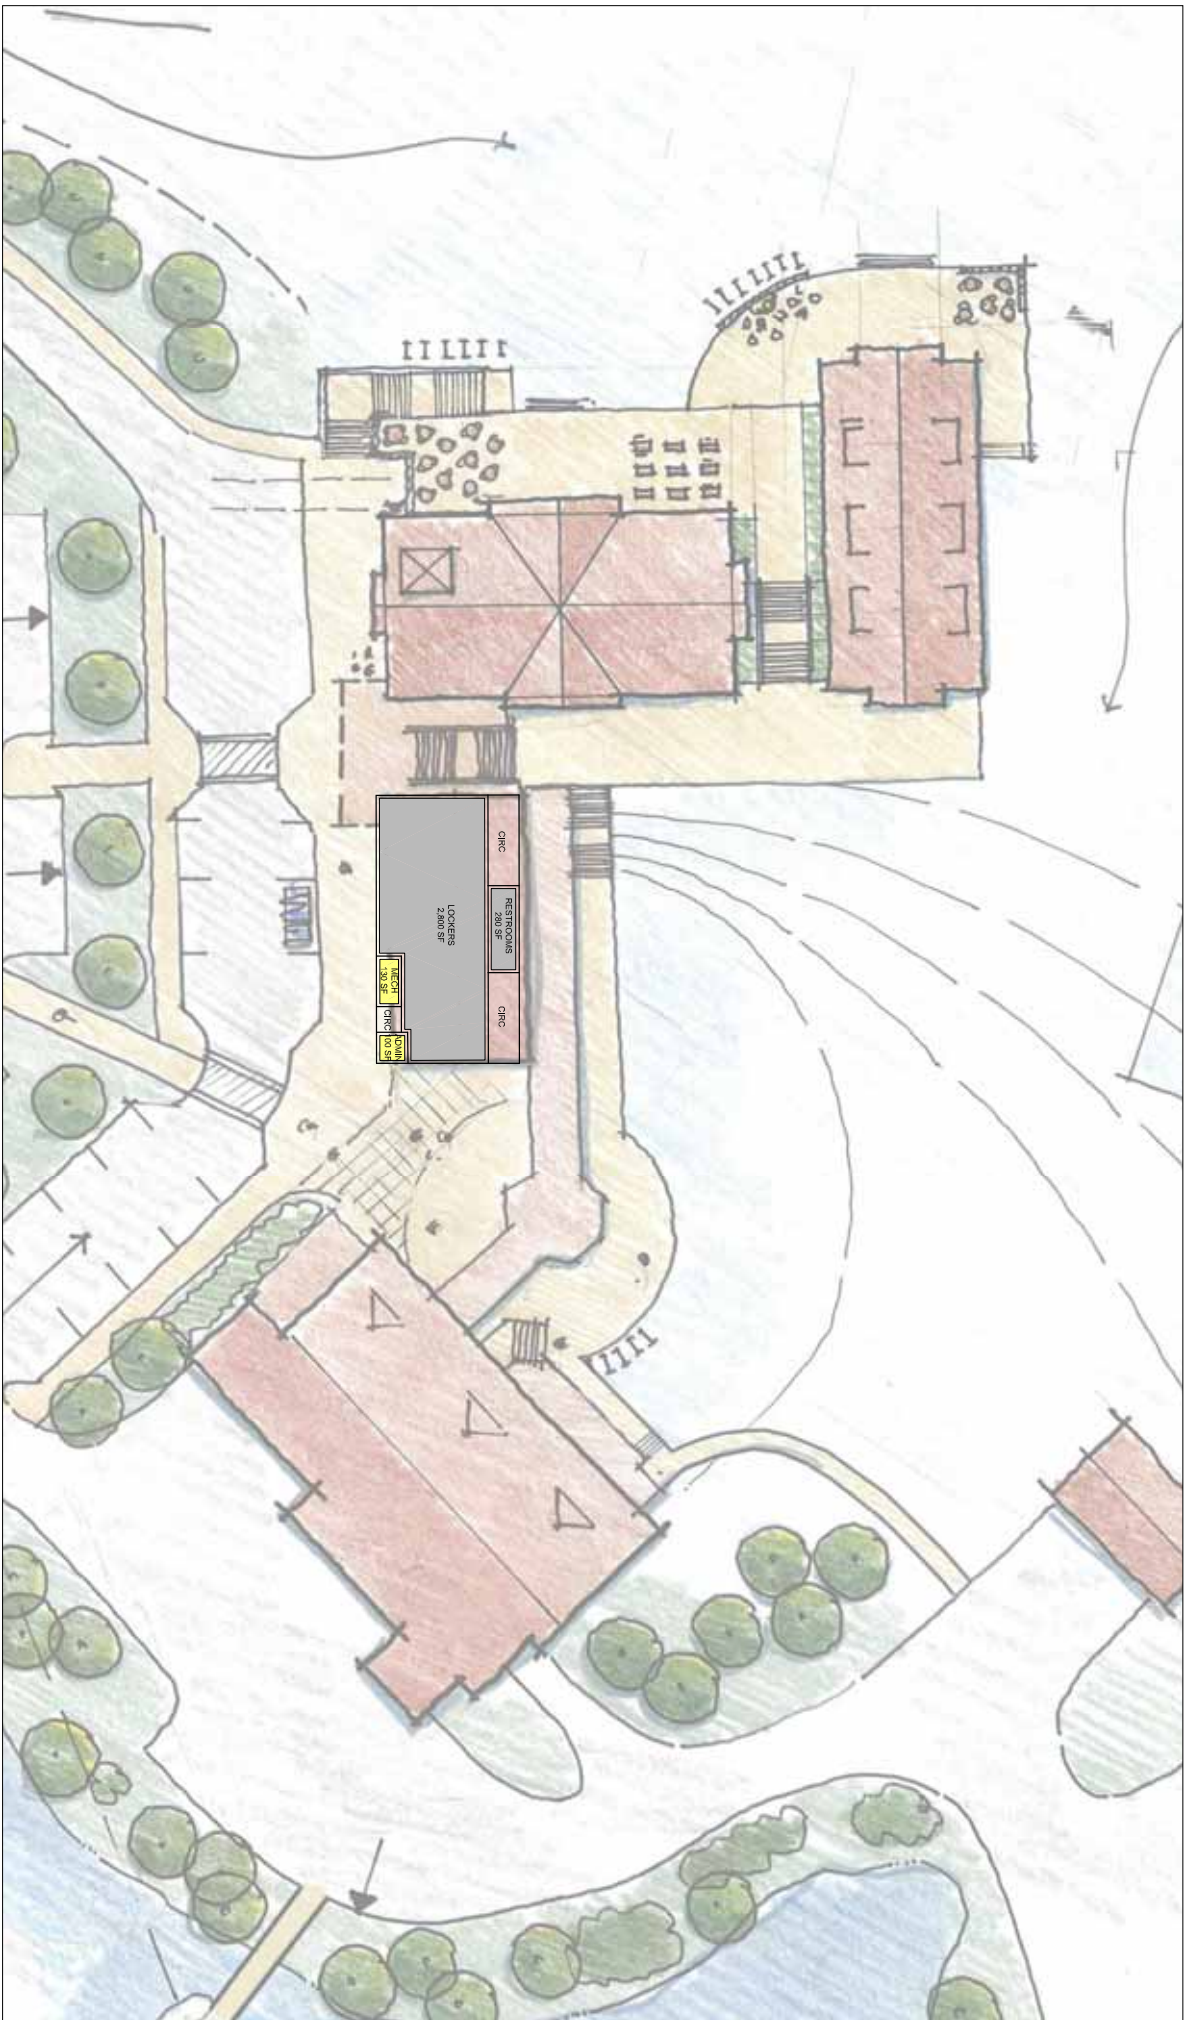

GUNSTOCK MOUNTAIN RESORT MASTER PLAN

SCENARIO A: GUEST SERVICES_LEVEL 1

December 30, 2010

GUNSTOCK MOUNTAIN RESORT

MASTER PLAN

SCENARIO A: GUEST SERVICES LEVEL 2

NOTE: THE MAIN LODGE HAS A LEVEL 4 SPACE ABOVE THE ADMINISTRATION OFFICES THAT WILL BE USED FOR CONFERENCE ROOM AND STORAGE. APPROXIMATE SIZE EQUALS 2,000 SF.

December 30, 2010

GUNSTOCK MOUNTAIN RESORT

MASTER PLAN

SCENARIO A: GUEST SERVICES LEVEL 3

December 30, 2010

GUNSTOCK MOUNTAIN RESORT

MASTER PLAN

SCENARIO B: GUEST SERVICES LEVEL 0

**B
0**

December 30, 2010

GUNSTOCK MOUNTAIN RESORT

MASTER PLAN

SCENARIO B: GUEST SERVICES LEVEL 2

December 30, 2010

GUNSTOCK MOUNTAIN RESORT

MASTER PLAN

MASTER PLAN

SCENARIO C: GUEST SERVICES LEVEL 1

December 30, 2010

GUNSTOCK MOUNTAIN RESORT

MASTER PLAN

SCENARIO C: GUEST SERVICES LEVEL 2

NOTE: THE MAIN LODGE HAS A LEVEL 4 SPACE ABOVE THE ADMINISTRATION OFFICES THAT WILL BE USED FOR CONFERENCE ROOM AND STORAGE. APPROXIMATE SIZE EQUALS 2,000 SF.