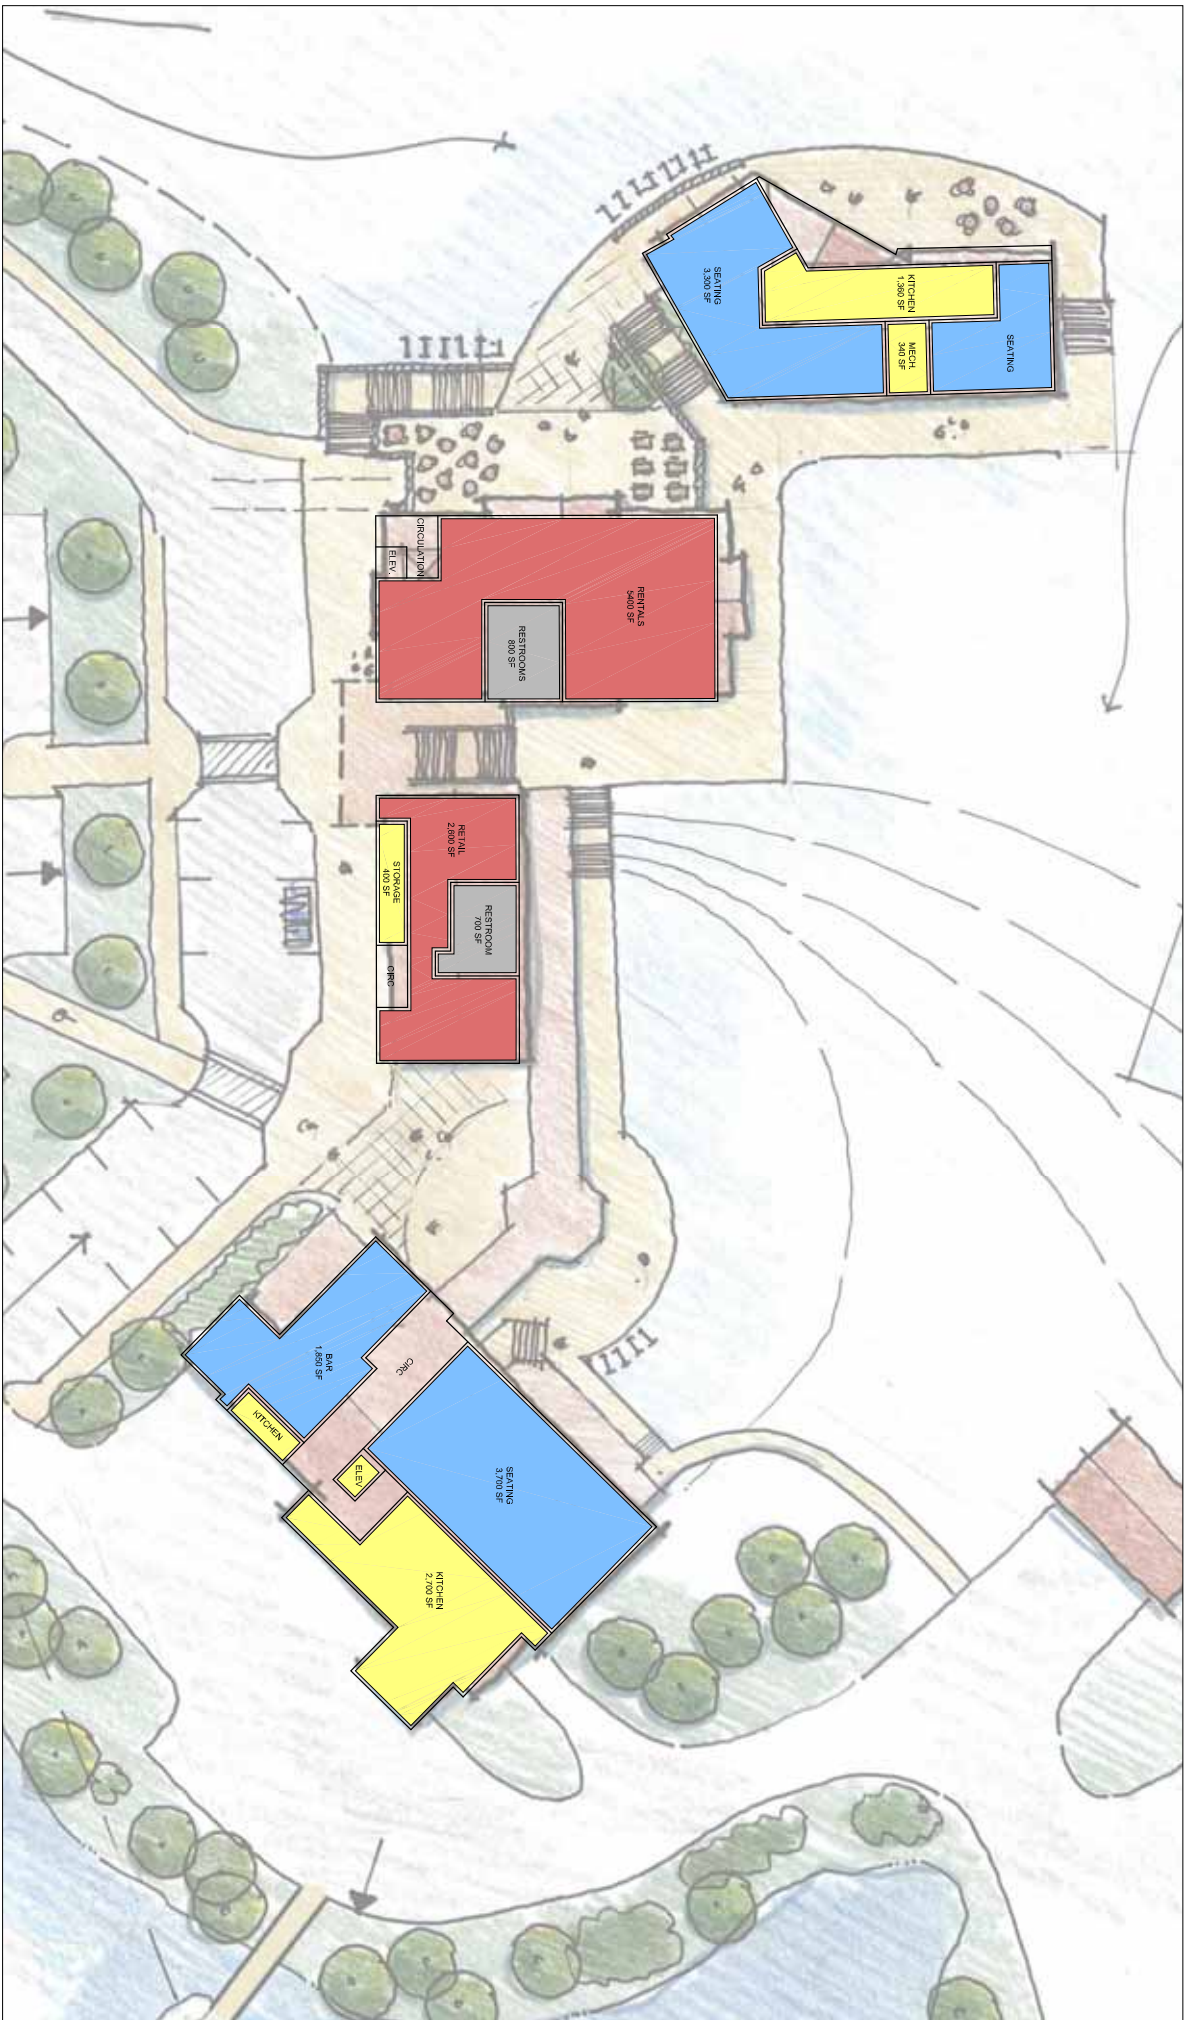

GUNSTOCK MOUNTAIN RESORT MASTER PLAN

SCENARIO A: GUEST SERVICES_LEVEL 1

December 30, 2010

GUNSTOCK MOUNTAIN RESORT

MASTER PLAN

SCENARIO A: GUEST SERVICES LEVEL 2

NOTE: THE MAIN LODGE HAS A LEVEL 4 SPACE ABOVE THE ADMINISTRATION OFFICES THAT WILL BE USED FOR CONFERENCE ROOM AND STORAGE. APPROXIMATE SIZE EQUALS 2,000 SF.

December 30, 2010

GUNSTOCK MOUNTAIN RESORT

MASTER PLAN

SCENARIO A: GUEST SERVICES LEVEL 3

December 30, 2010

GUNSTOCK MOUNTAIN RESORT

MASTER PLAN

SCENARIO B: GUEST SERVICES LEVEL 0

**B
0**

December 30, 2010

GUNSTOCK MOUNTAIN RESORT

MASTER PLAN

SCENARIO B: GUEST SERVICES LEVEL 2

December 30, 2010

GUNSTOCK MOUNTAIN RESORT

MASTER PLAN

MASTER PLAN

SCENARIO C: GUEST SERVICES LEVEL 1

December 30, 2010

GUNSTOCK MOUNTAIN RESORT

MASTER PLAN

SCENARIO C: GUEST SERVICES LEVEL 2

NOTE: THE MAIN LODGE HAS A LEVEL 4 SPACE ABOVE THE ADMINISTRATION OFFICES THAT WILL BE USED FOR CONFERENCE ROOM AND STORAGE. APPROXIMATE SIZE EQUALS 2,000 SF.